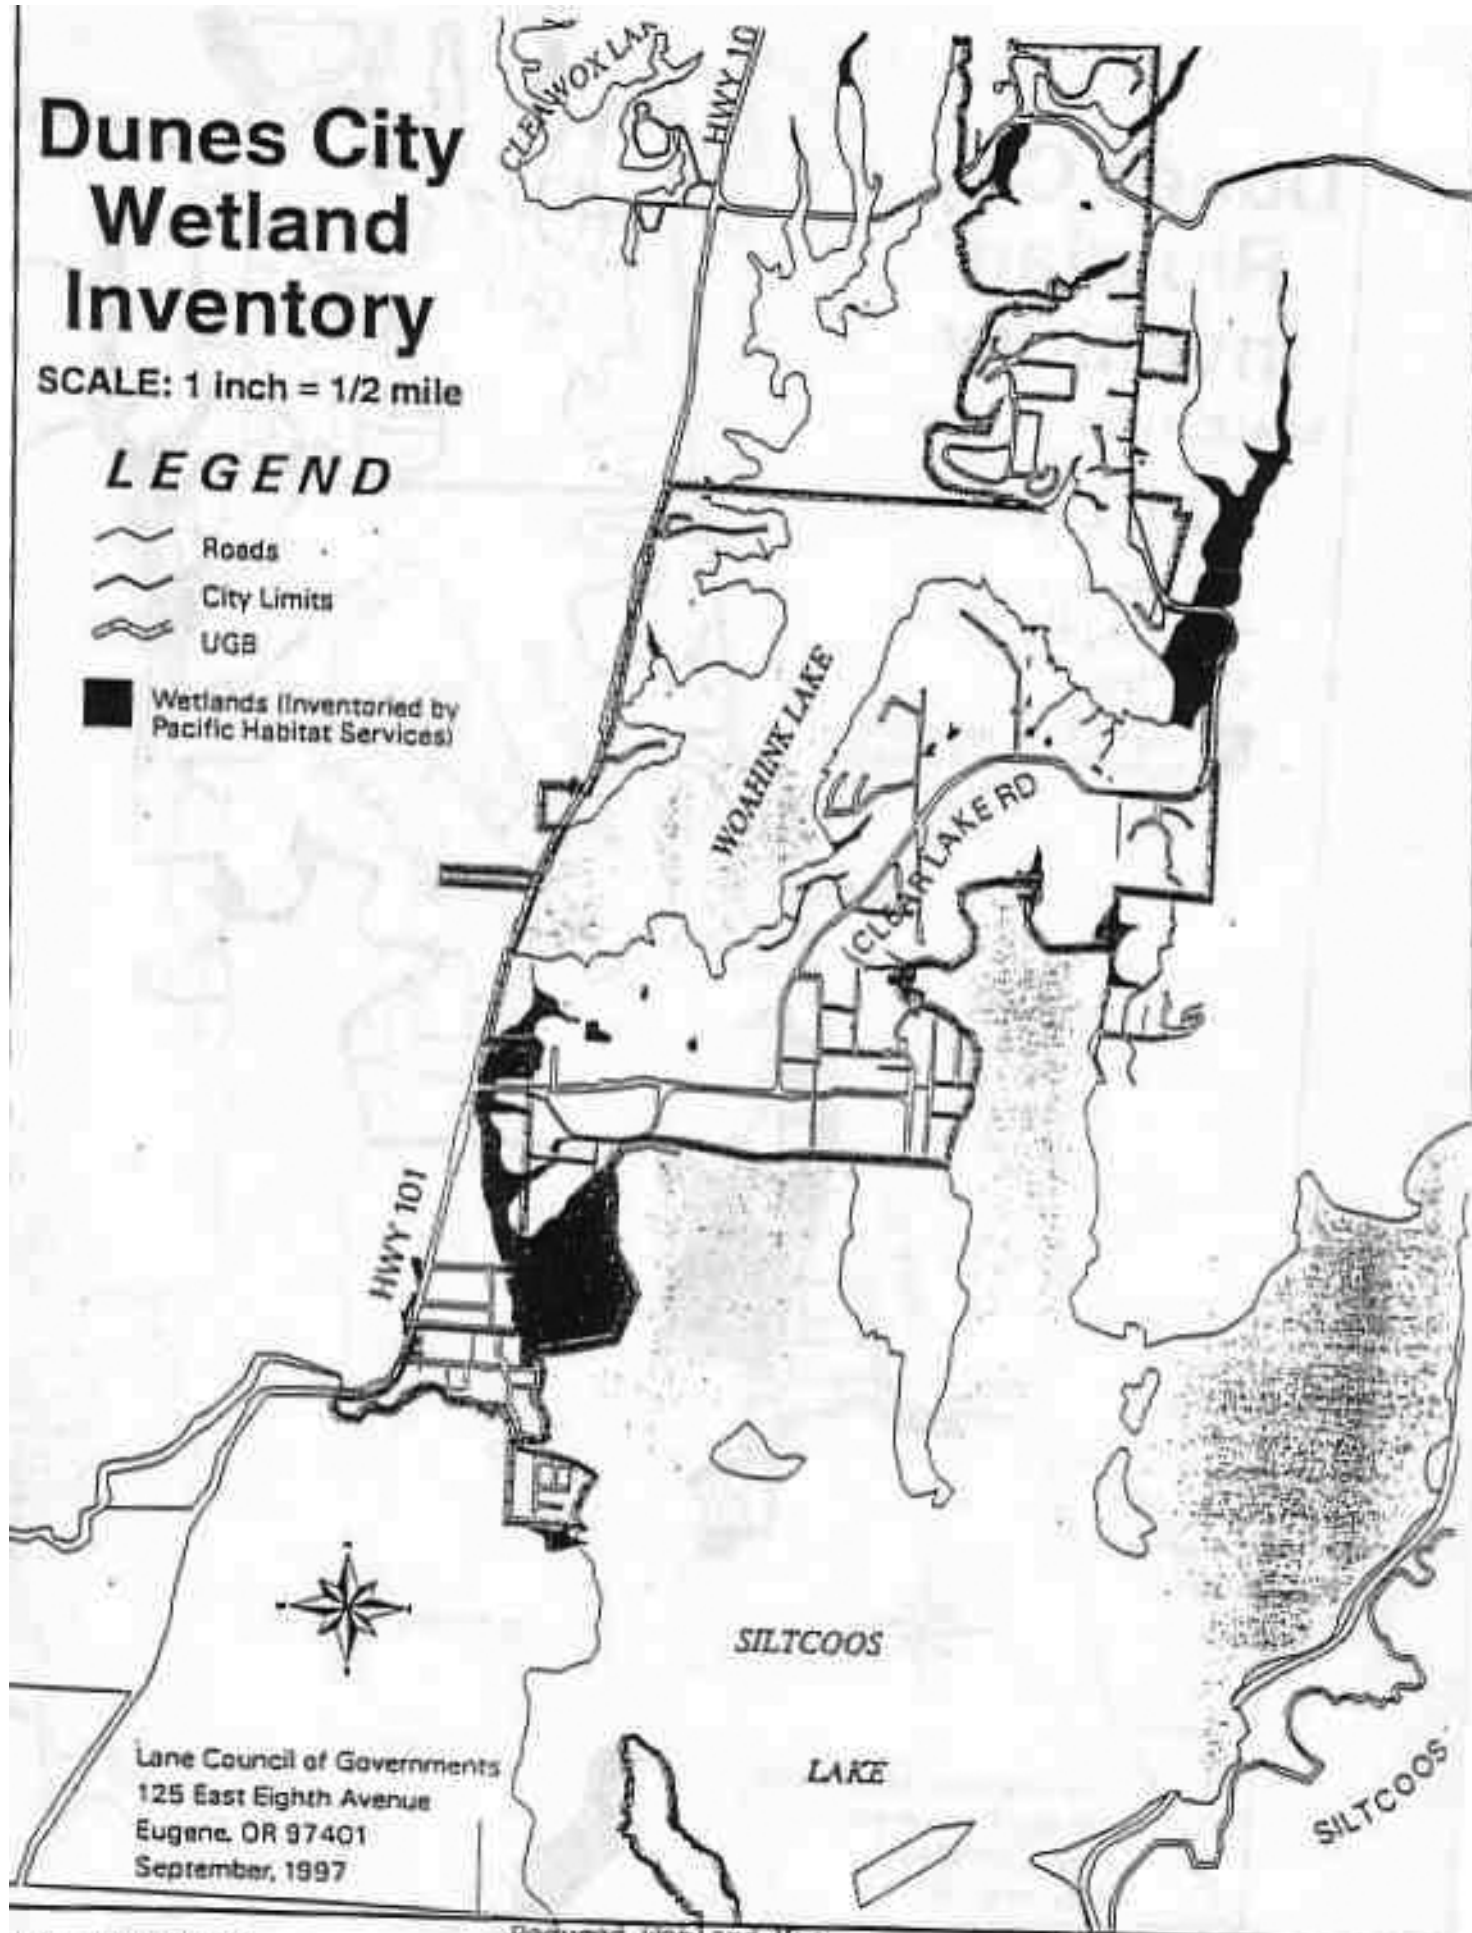

Dunes City Wetland Inventory

SCALE: 1 inch = 1/2 mile

LEGEND

-  Roads
-  City Limits
-  UGB

 Wetlands (Inventoried by Pacific Habitat Services)

Lane Council of Governments
125 East Eighth Avenue
Eugene, OR 97401
September, 1997

(Rev. 09-16-97)

Reduced Wetland Map
APPENDIX G